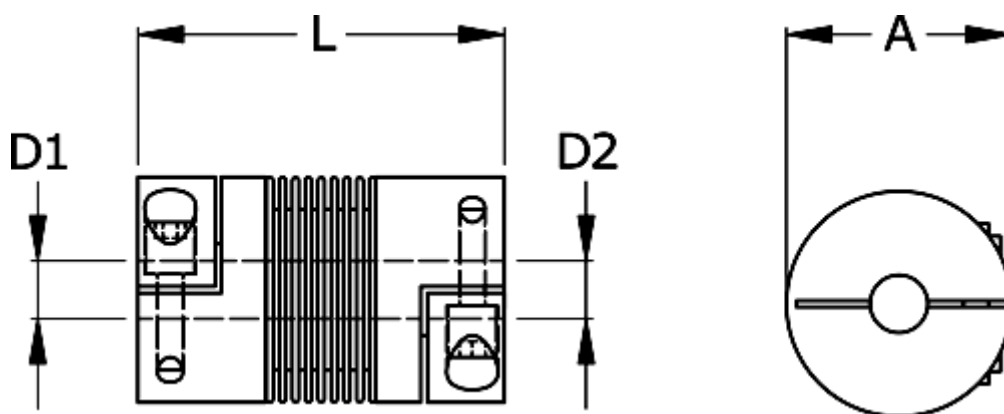

Data Sheet

Article number: 3330403001053040

Description: Bellow coupling type 4 size300
Length 105 mm, bore 30/40 mm

Measures

A	= 110
D1	= 30
D2	= 40
L	= 105
Nom. torque NM (Tkn)	= 300